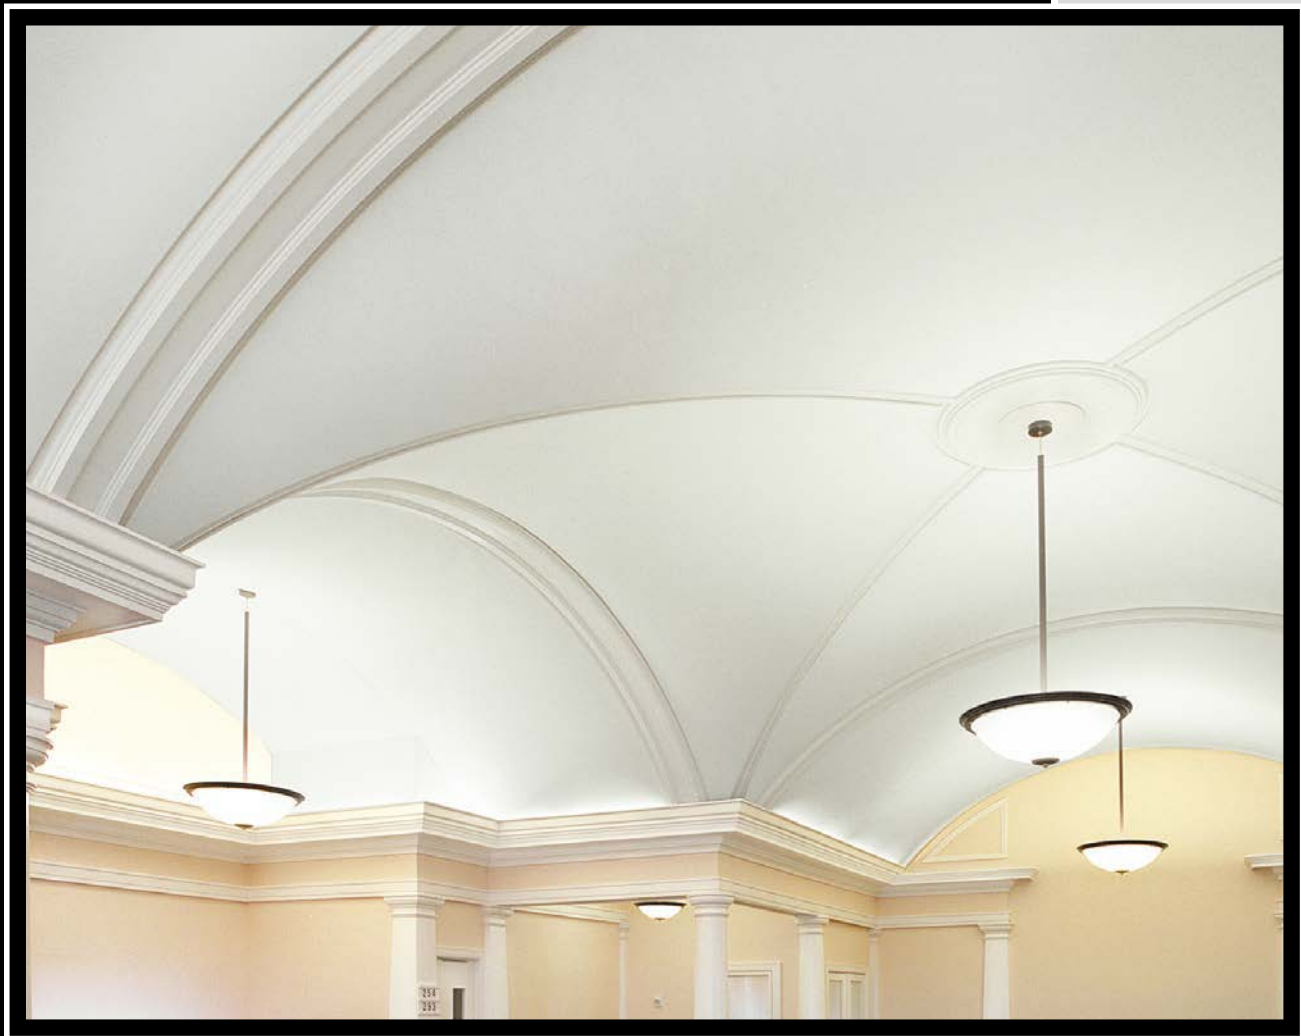

## **Creative Acoustical Ceilings...**

The WhisperSpan wide-span, fabric covered acoustical ceiling system resembles a lightly textured hard surface but it performs acoustically. Until now, the high cost of attractive acoustical ceilings limited most designs to an unsightly grid of acoustical tiles. Now, WhisperSpan offers the design professional an attractive and economical option with unparalleled design and performance flexibility. The unique 16' wide WhisperSpan textile can be installed on flat, angular, curved, barrel vaulted or domed ceilings as a monolithic panel up to 60' long. This system is site-built which allows each panel to precisely conform to field conditions encountered. Choose WhisperSpan for its beautiful tailored appearance, high performance acoustics and long term maintainability.

## Greater Visual Impact...

WhisperSpan is used in a wide range of occupancies from concert halls to restaurants, from auditoriums to corporate interiors. It can either blend into the background or dramatically accent a space. Choose from three standard colors, Natural, Vienna Creme and Black or for greater visual impact print a large scale photograph, fine art or graphic image using our specialized high resolution image technology.