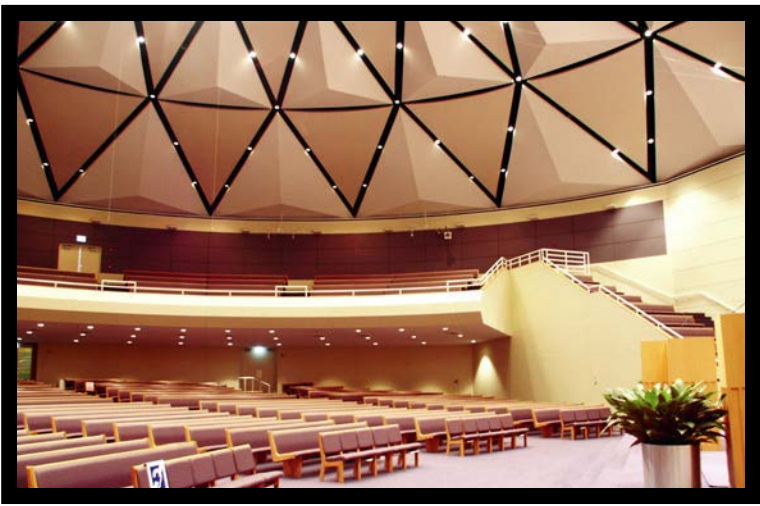

Endless Possibilities...

WhisperSpan is so much more than simply a ceiling system. It is a designers tool that gives the creative professional an endless range of design options and possibilities. WhisperSpan provides the architect and designer with a means to accomplish their visual and performance objectives in a cost effective fashion. WhisperSpan interiors are light, clean and free from busy grid lines.