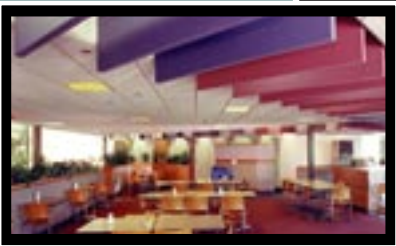

WhisperBaffle

Our baffles have no equal when it comes to design flexibility and maintainability. Each surface can be covered with a different color or style of fabric. Maintain or update each baffle by simply replacing the fabric, the core and frame remain. Hang them independently or join them edge to edge to create a distinct, custom appearance.