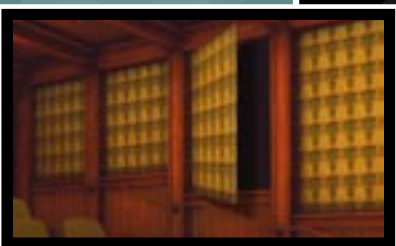

WhisperAccessDoors

WhisperAccessDoors provide useful access to any equipment that needs to be maintained or replaced. A unique hinge system provides hidden functionality allowing each WhisperAccessDoors to appear the same as other fixed fabric elements within the space.