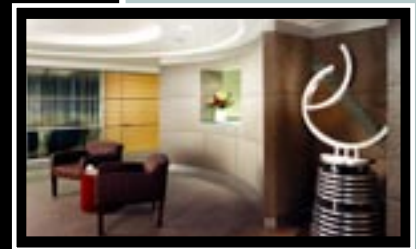

Product Line

WhisperWalls

Whisper Walls is site fabricated to ensure a tailored appearance and superior performance. Mix and match from the industries largest selection of fabric stretching system profiles which include multiple edge conditions and integrated reveals. Precisely tune acoustical performance with standard system thicknesses from 1/2" - 2". Our custom tailored fabric walls adds elegance to any space and the reduction of unwanted noise creates a physical calm.