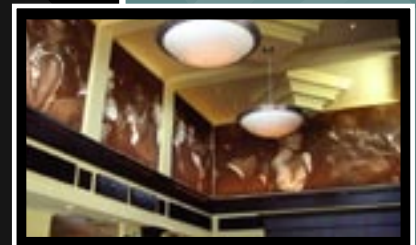

WhisperMural

Combine the design capabilities found in the Whisper Walls family of products with our high resolution imaging technology to create beautiful and dramatic works of art that are integrated elements of the wall, ceiling, cloud or baffle system. Fine art, photography, digital graphics, or any image now becomes an integral and acoustically functional addition to a designers pallet. WhisperMural is not limited in size, shape or color.