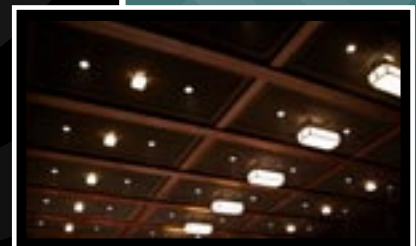

WhisperCeiling

WhisperCeiling adds the high performance, rich texture and tailored appearance of stretched fabric to any ceiling. Select from our extensive line of profiles to create stunning ceiling elements or add high performance acoustical elements that are designed to blend into their surroundings.